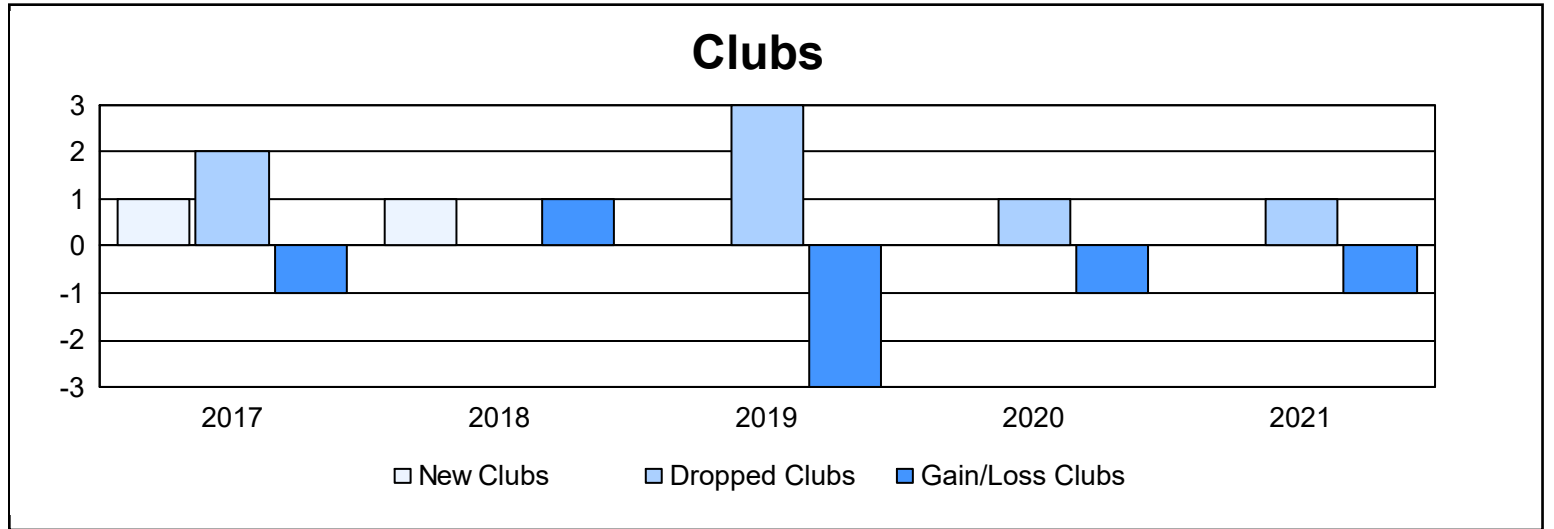

Year	New Clubs	Dropped Clubs	Gain/ Loss Clubs	New Members	Charter Members	Reinstate Members	Transfer Members	Total Member Added	Total Members Dropped	Gain/ Loss Members
2016-2017	1	2	-1	108	28	10	10	156	190	-34
2017-2018	1	0	1	76	25	5	5	111	132	-21
2018-2019	0	3	-3	79	4	8	6	97	171	-74
2019-2020	0	1	-1	75	1	3	7	86	117	-31
2020-2021	0	1	-1	60	0	2	4	66	132	-66
<b>Average</b>	<b>0</b>	<b>1</b>	<b>-1</b>	<b>80</b>	<b>12</b>	<b>6</b>	<b>6</b>	<b>103</b>	<b>148</b>	<b>-45</b>

### Membership Composition June 2021 Cumulative