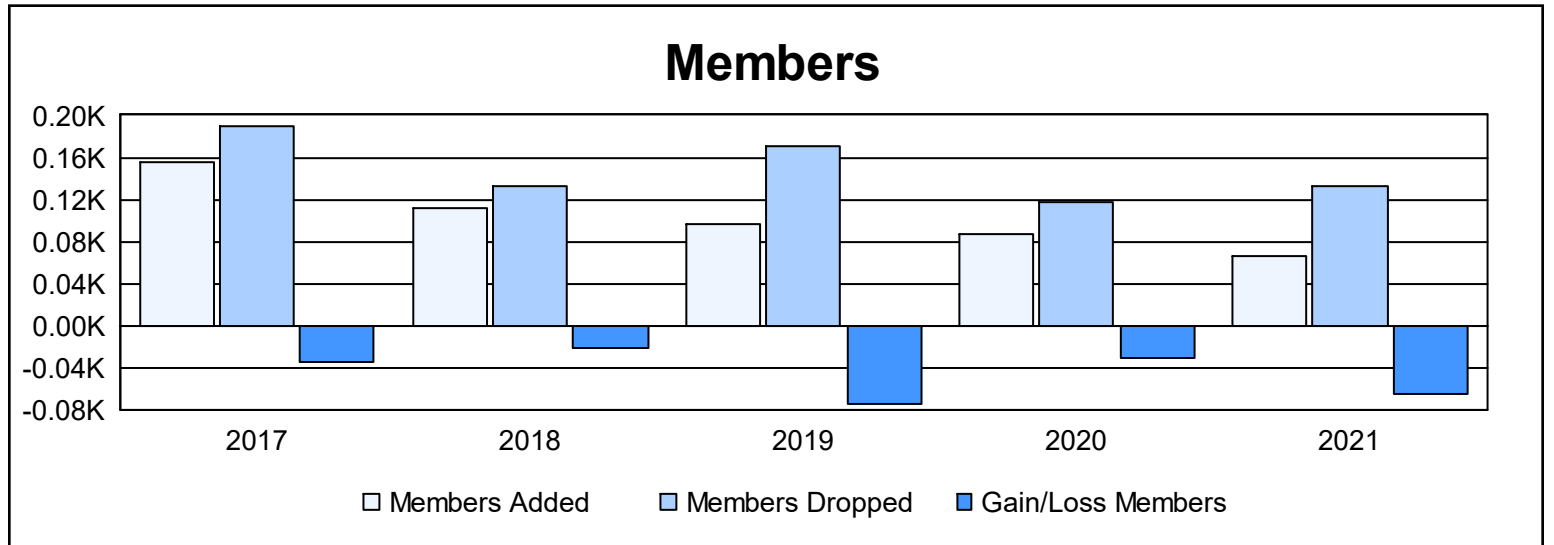

Year	New Clubs	Dropped Clubs	Gain/ Loss Clubs	New Members	Charter Members	Reinstate Members	Transfer Members	Total Member Added	Total Members Dropped	Gain/ Loss Members
2016-2017	1	2	-1	108	28	10	10	156	190	-34
2017-2018	1	0	1	76	25	5	5	111	132	-21
2018-2019	0	3	-3	79	4	8	6	97	171	-74
2019-2020	0	1	-1	75	1	3	7	86	117	-31
2020-2021	0	1	-1	60	0	2	4	66	132	-66
<b>Average</b>	<b>0</b>	<b>1</b>	<b>-1</b>	<b>80</b>	<b>12</b>	<b>6</b>	<b>6</b>	<b>103</b>	<b>148</b>	<b>-45</b>

### Membership Composition June 2021 Cumulative